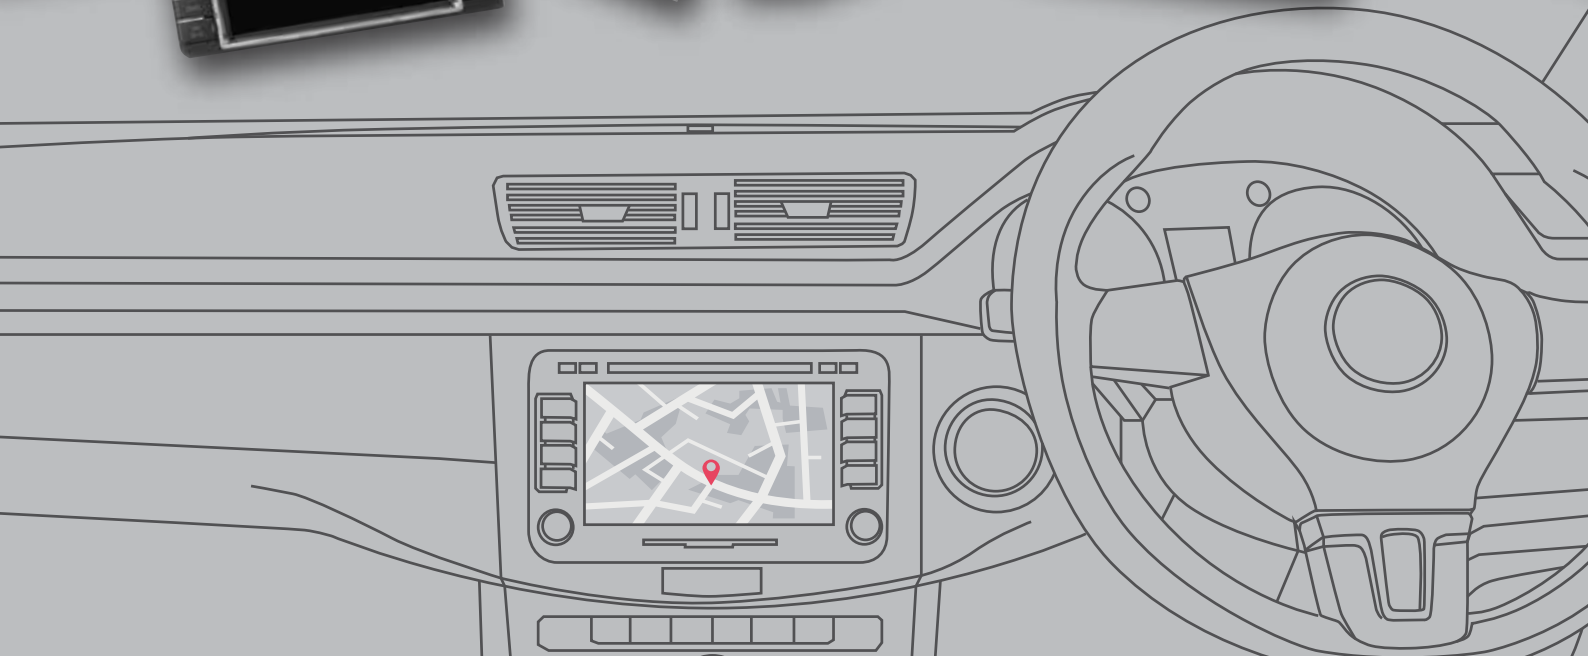

OEM Wholesale Audio

Car Multimedia System Catalogue

OEM Wholesale Audio manufactures and sources High Quality Replacement Head Units for a wide range of vehicles. The units feature GPS Navigation, Full Colour Reverse Camera, Bluetooth Handsfree Car Kit with media streaming, DVD, CD, USB Player and iPod, iPhone compatibility and are designed to fit and compliment your customer's vehicle.